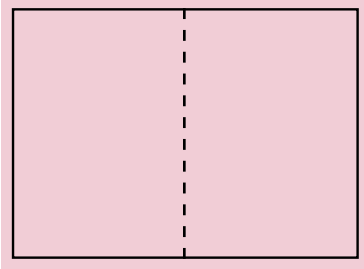

INDEPENDENT
EDUCATION
TODAY

SIZE	1 ISSUE	3 ISSUES	6 ISSUES	12 ISSUES
DISPLAY				
Quarter page	£540	£486	£432	£378
Third page	£720	£648	£576	£504
Half page	£1,080	£972	£864	£756
Full page	£1,500	£1,350	£1,200	£1,050
Double page spread	£2,400	£2,160	£1,920	£1,680
SPECIAL POSTIONS				
Ist double page spread	£3,168	£2,376	£2,112	£1,848
Inside front cover	£2,040	£1,836	£1,632	£1,428
Inside back cover	£1,800	£1,620	£1,400	£1,260
Outside back cover	£2,040	£1,836	£1,632	£1,428
Ist right-hand page	£1,620	£1,458	£1,296	£1,134
False front cover	£3,000	£2,700	£2,400	£2,100
FEATURE SPONSORSHIP				
Sponsor sandwich (2 x full page adverts either side of article, column, logo throughout article)				£1,920
Centre Pillar (1 x full page advert in central position of a double page spread)				£1,440
Feature Bookends (2 x half page vertical adverts on outside edges of a double page spread)				£1,440
Tower Bookends (2 x quarter page vertical adverts on outside edges of a double page spread)				£1,200
Fireplace (1 x half page horizontal advert in bottom centre of double page spread)				£1,200

Double page + bleed

Full page + bleed

Half page horizontal

Half page vertical

Quarter page

Double page: 420mm(w) x 297mm(h) Please add 3mm bleed on all full page adverts and keep all text 15mm away from the page edges.

Full page: 210mm(w) x 297mm(h) Please add 3mm bleed on all full page adverts and keep all text 15mm away from the page edges.

Half page horizontal: 180mm(w) x 128mm(h)

Half page vertical: 88mm(w) x 262mm(h)